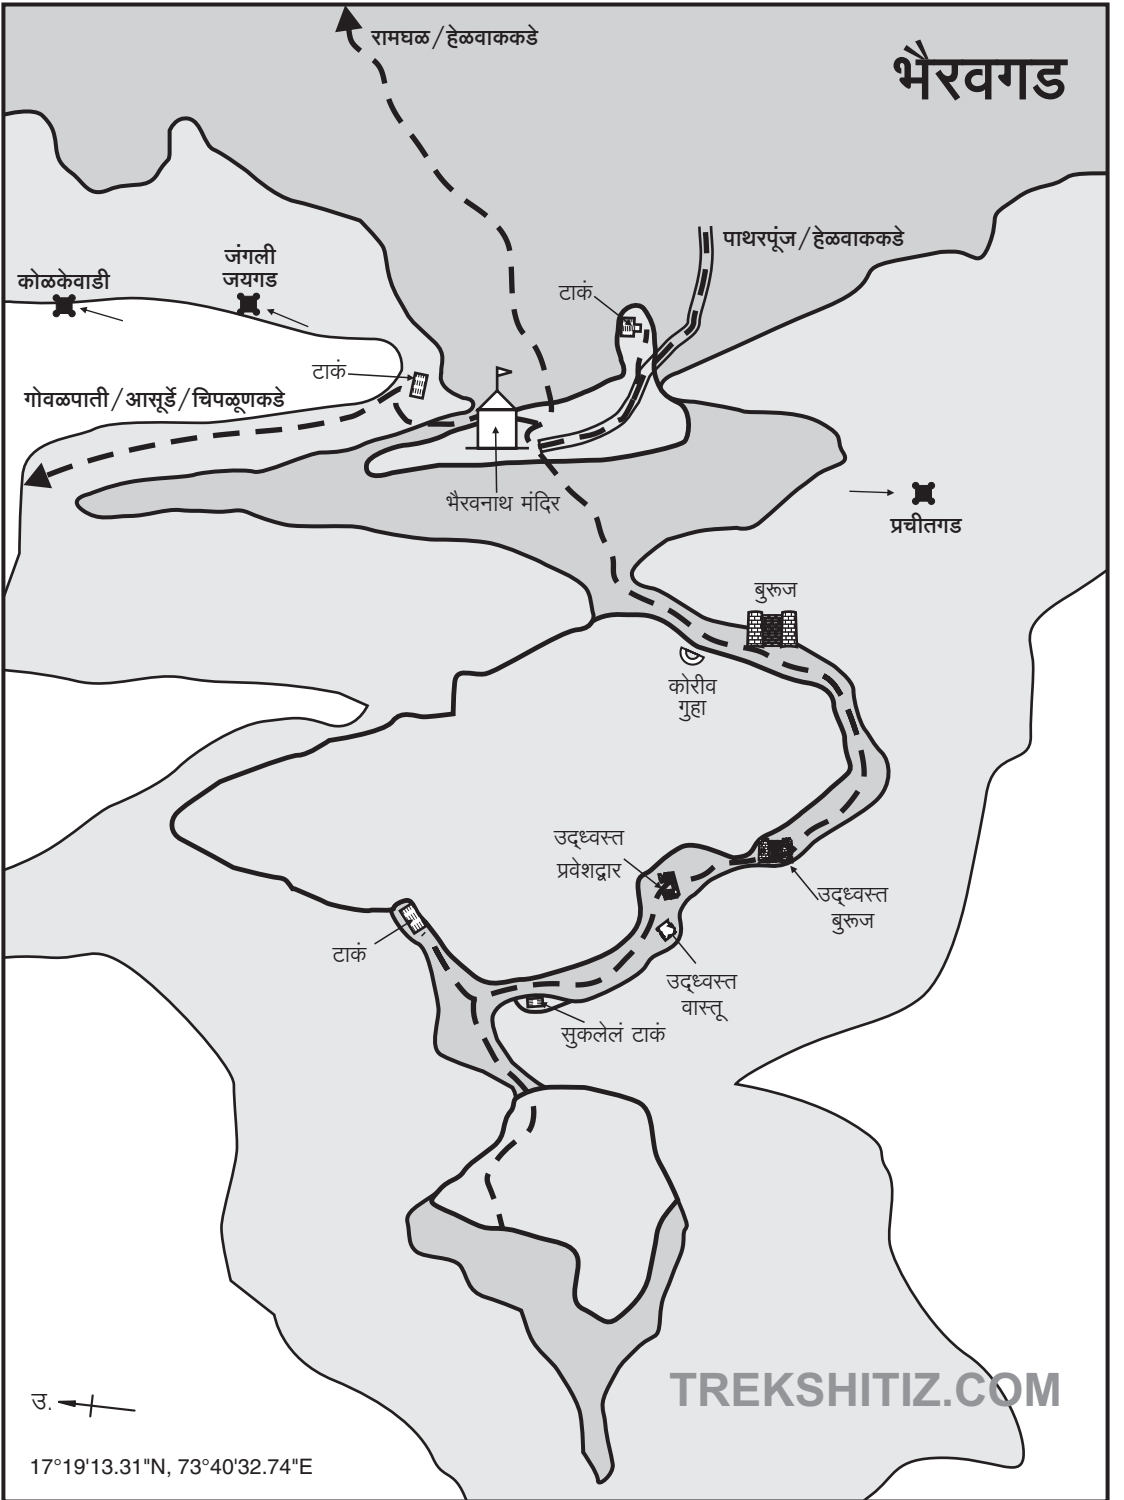

भैरवगड

उ. ←

17°19'13.31"N, 73°40'32.74"E

TREKSHITIZ.COM