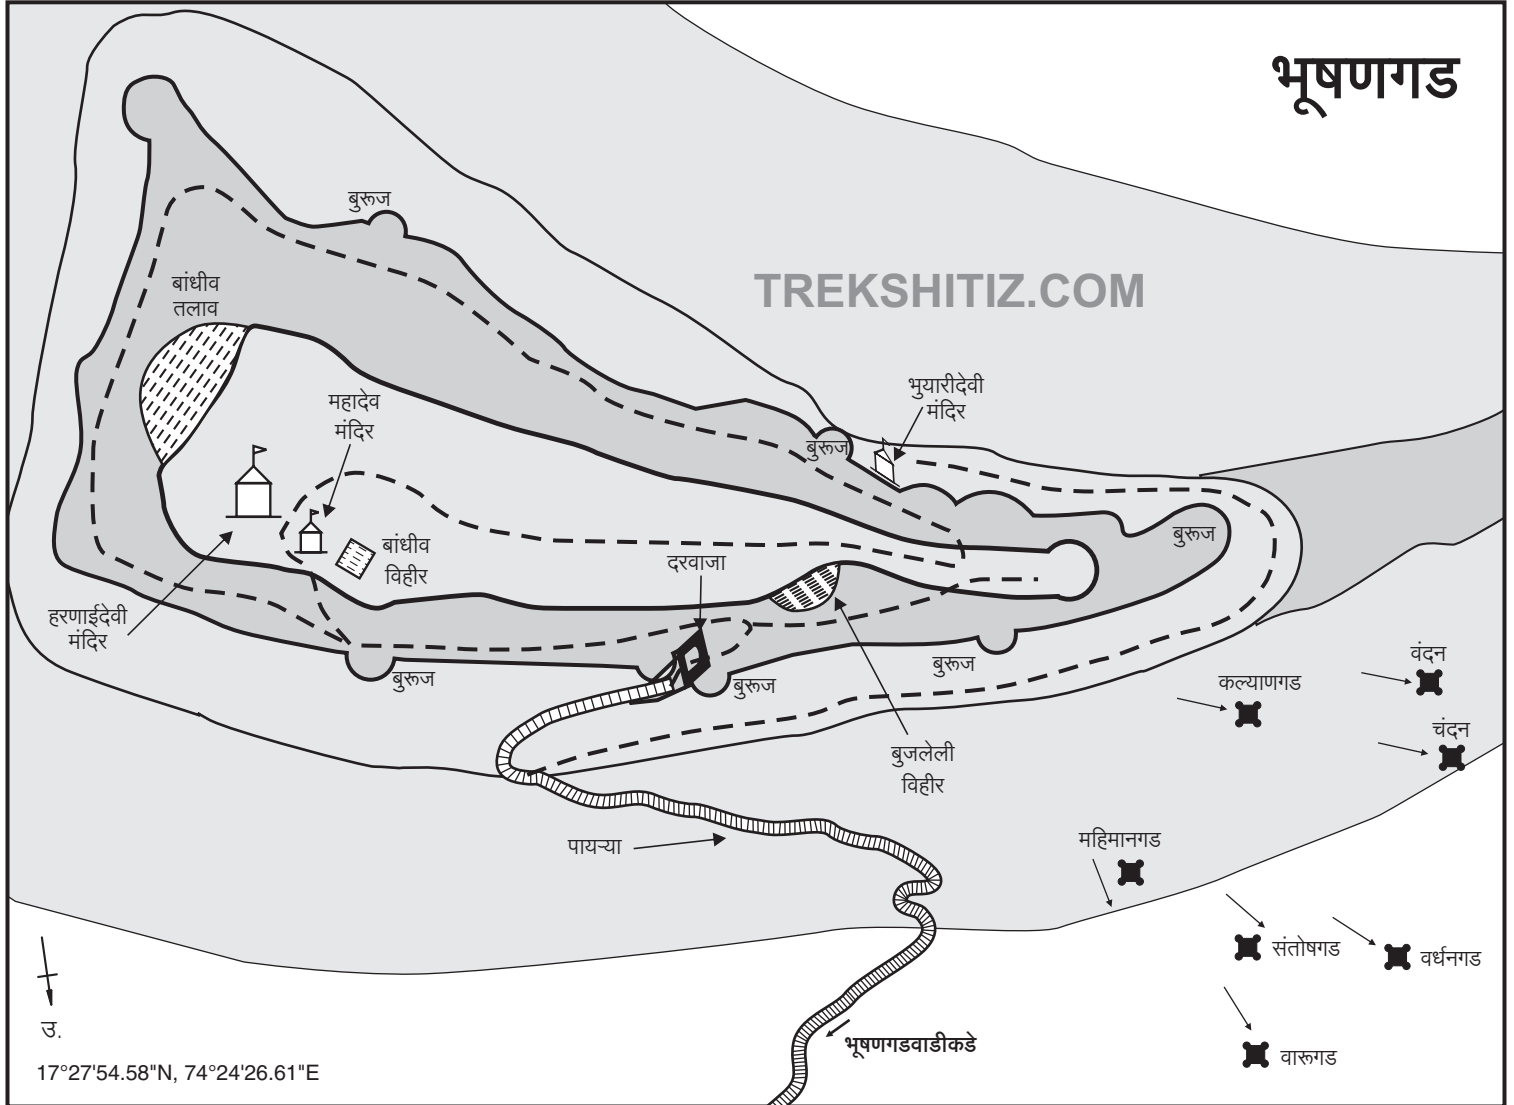

# भूषणगड

TREKSHITIZ.COM

उ.

17°27'54.58"N, 74°24'26.61"E