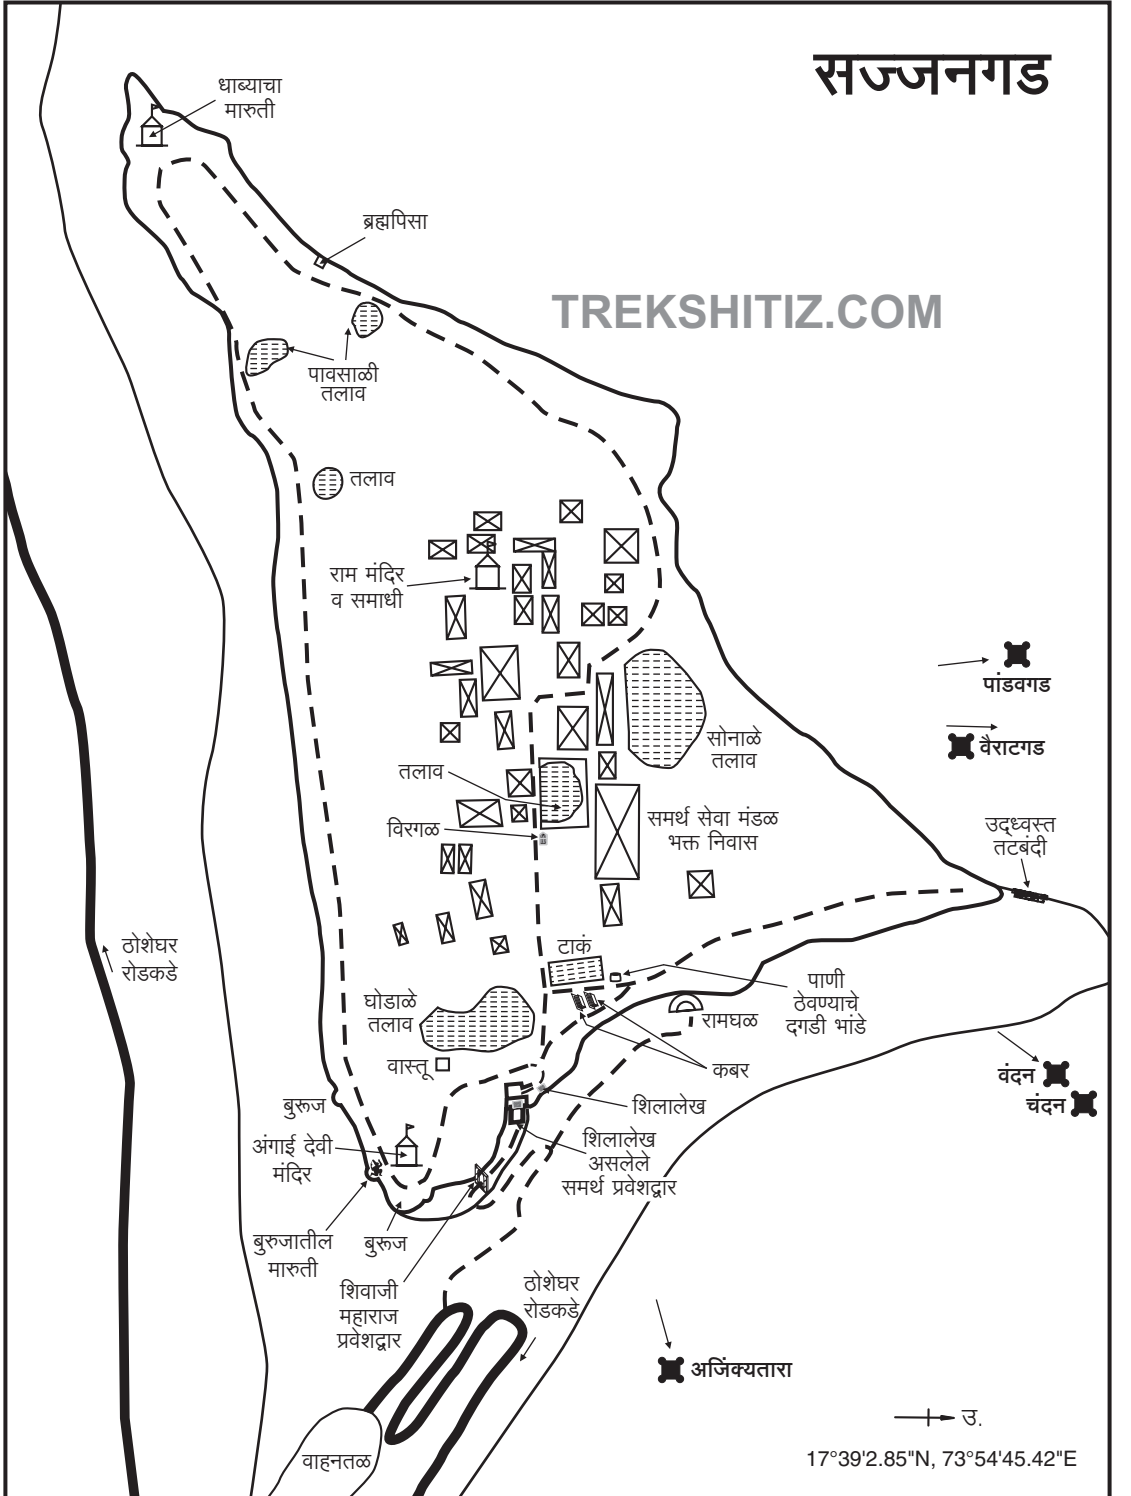

सज्जनगड

TREKSHITIZ.COM

17°39'2.85"N, 73°54'45.42"E