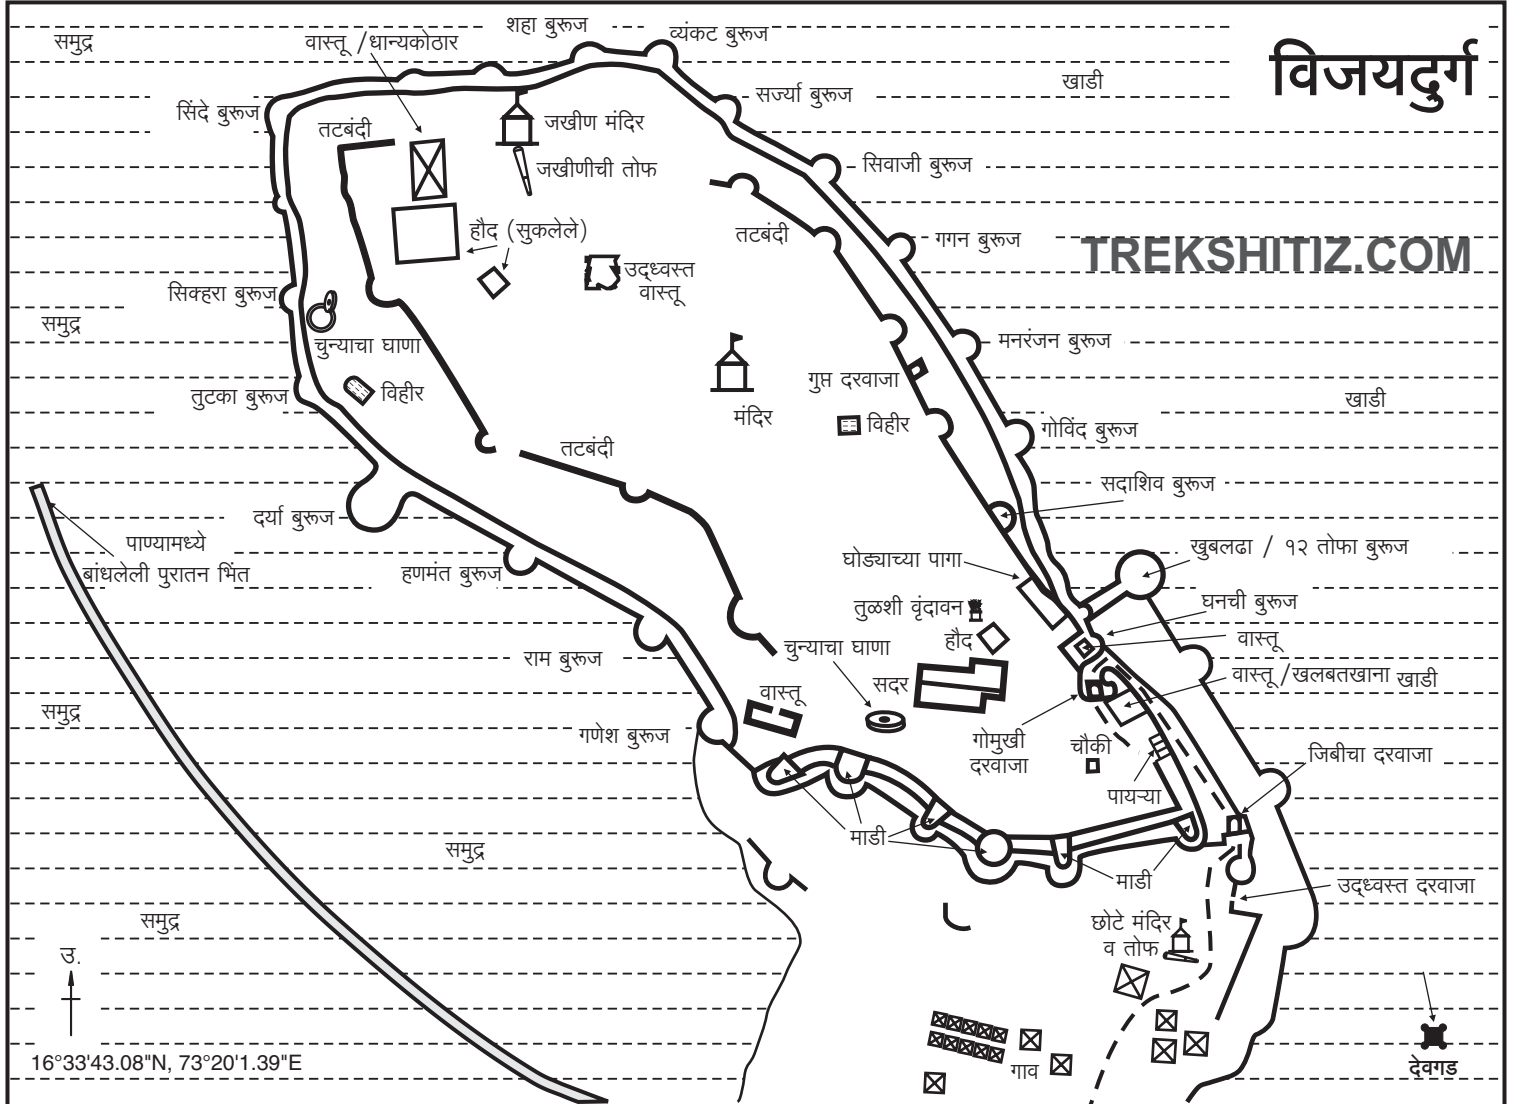

# विजयदुर्ग

TREKSHITIZ.COM

16°33'43.08"N, 73°20'1.39"E